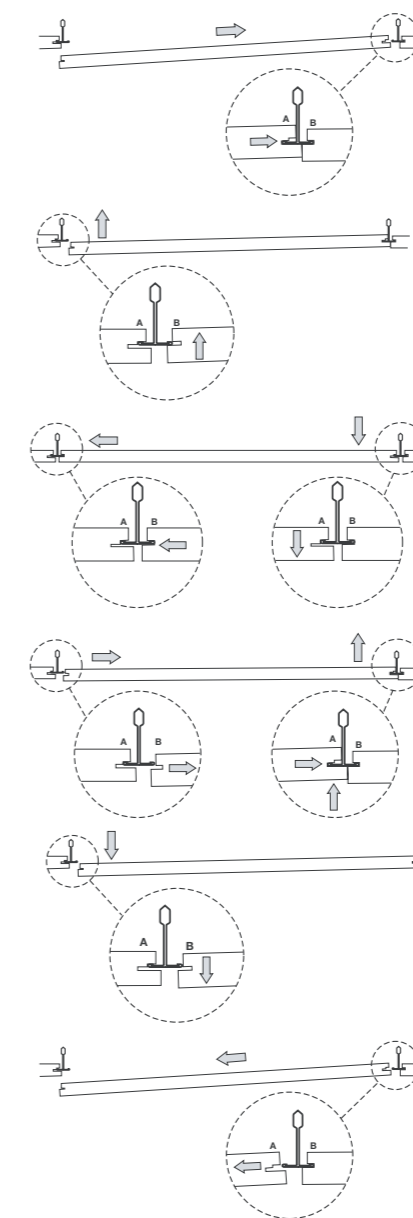

- Please contact our Internal Technical Sales Group for further details.
- Pour de plus amples informations merci de contacter notre Service Information Plafonds.
- Weitere Informationen erhalten Sie von unserem Kundenservice. Änderungen vorbehalten.
- Voor meer informatie kunt u contact opnemen met Market Service Center.
- Per ulteriori dettagli consultare il nostro Ufficio Commerciale.
- Para más detalles, por favor, contacte con el Servicio de Información de Techos.
- W razie dodatkowych pytań prosimy kontaktować się z biurem Armstrong w Warszawie.

www.armstrong-europe.com