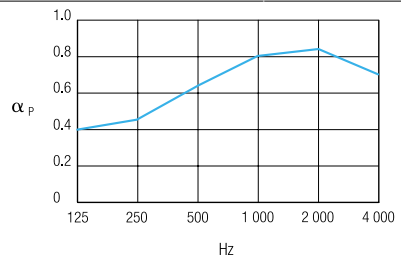

HIGH NRC
0.70

HIGH RECYCLED CONTENT
81-84%

HIGH LIGHT REFLECTANCE
≅ 88%

▼ Dune Max MicroLook

Dune Max

mineral board & tiles dune max

Recycled Content: 81-84%

LEED Credits

Energy	Waste Mgmt	Recycled Content	Renewable Materials	Low-emitting Materials	Daylight & Views
✓		✓		✓	✓

15 YEAR guarantee
With Armstrong Grid

DUNE MAX RH 99 - 20mm	BOARD	TEGULAR	MICROLOOK
	 Prelude XL 24 mm	 Prelude XL 24 mm	 Suprafine 15 mm/Silhouette
	 20mm	 9.5mm 20mm 15°H M=6.5mm D=7.5mm	 4.5mm 8mm 20mm 15°H
	600 x 600 x 20 mm ✓	600 x 600 x 20 mm ✓	600 x 600 x 20 mm ✓
	600 x 1200 x 20 mm ✓	600 x 1200 x 20 mm ✓	600 x 1200 x 20 mm ✓

α_w

Hz	125	250	500	1000	2000	4000
NRC	0.70	0.70	0.40	0.45	0.65	0.80
α_p	0.70	0.70	0.40	0.45	0.65	0.80

EN 20354 & EN 11654

CAC = 30 dB

EN 20140-9 & EN 717-1

EEA Euroclass A2-s1, d0

UK Class 0/Class 1 (BS 476 Pt - 6,&7)