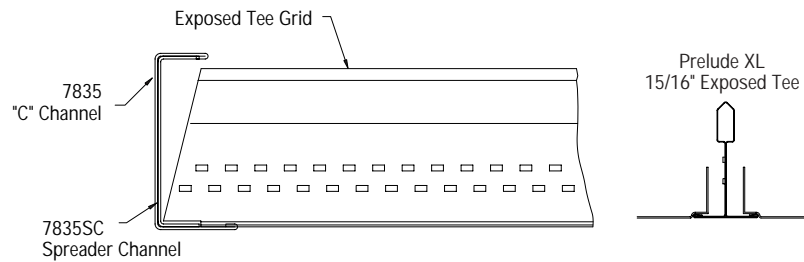

CEILING SYSTEMS

[Between us, ideas become reality.™]

METALWORKS

Tegular Panel Installation Details

Flush Tegular

5/16" Square Tegular

5/8" Square Tegular

Note: See LA295518 for cutting instructions