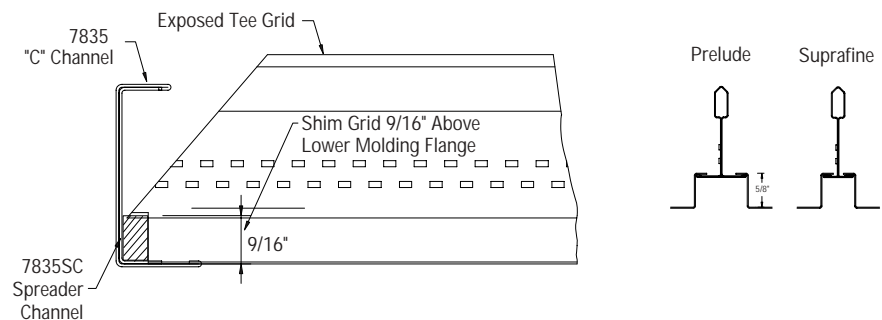

CEILING SYSTEMS

[Between us, ideas become reality.™]

METALWORKS

Tegular Panel Installation Details

Flush Tegular

5/16" Square Tegular

5/8" Square Tegular

Note: See LA295518 for cutting instructions