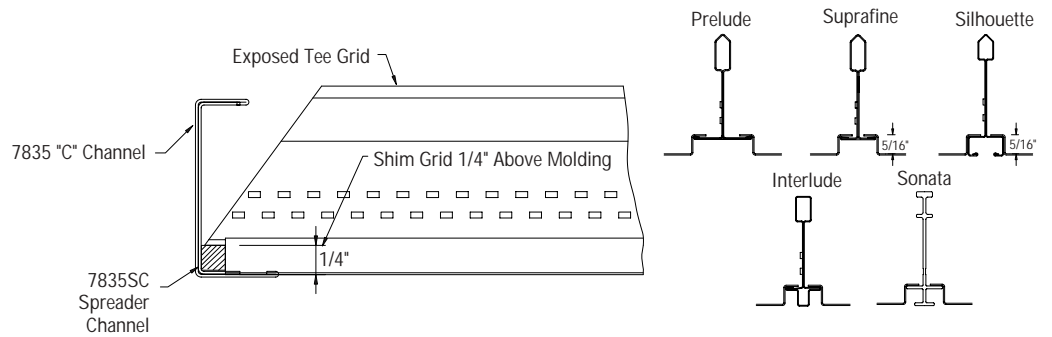

CEILING SYSTEMS

[Between us, ideas become reality.™]

METALWORKS

Tegular Panel Installation Details

Flush Tegular

5/16" Square Tegular

5/8" Square Tegular

Note: See LA295518 for cutting instructions