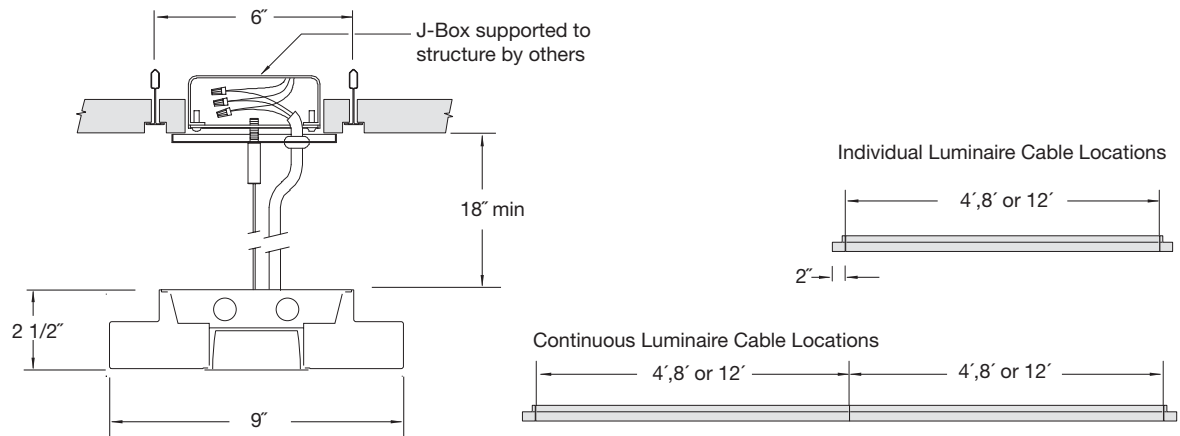

Notes: 1. Additional mounting options are available (not shown) that allow mounting on grid; consult your local Corelite representative for more information.

Corelite
4675A Holly Street, Denver, CO80216
Technical Support: 303-393-1522
www.cooperlighting.com/common/techzone/
CS-3810-1206