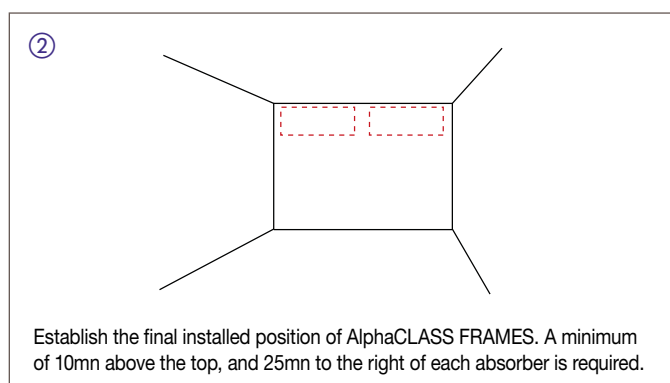

AlphaCLASS FRAMES

Installation Guide - Landscape installation

AlphaCLASS FRAMES can be installed in two ways:

1. 1 as an individual panel / as a series of individual panels with a minimum 25mm gap between adjacent panels; or
2. 2 as a series of panels installed adjacent to each other with no gap.

1 INDIVIDUAL PANEL INSTALLATION