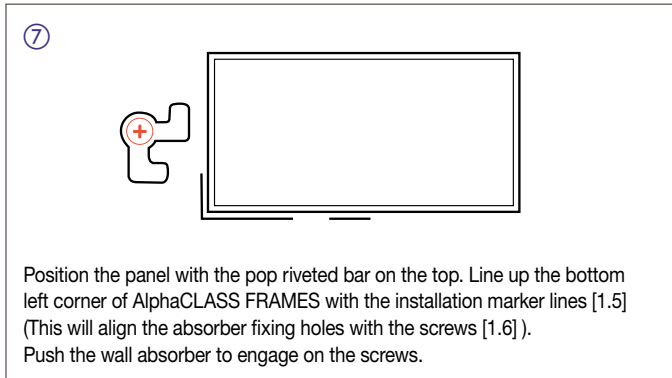

2 GROUPING INSTALLATION

Armstrong World Industries Ltd.
Building Products Division
Armstrong House, 38 Market Square,
Uxbridge UB8 1NG
Tel. 0800 371849 (UK) **FREEPHONE**
1800 409002 (ROI)
Fax 00 44 (0) 1895 274287
sales-support@armstrong.com
www.armstrongceilings.co.uk
www.armstrongceilings.ie
www.armstrongceilings.eu

Armstrong®
CEILING SOLUTIONS