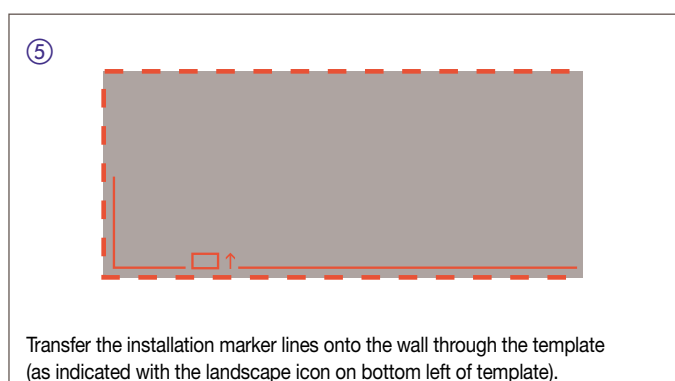

AlphaCLASS FRAMES

Installation Guide - Landscape installation

AlphaCLASS FRAMES can be installed in two ways:

1. 1 as an individual panel / as a series of individual panels with a minimum 25mm gap between adjacent panels; or
2. 2 as a series of panels installed adjacent to each other with no gap.

1 INDIVIDUAL PANEL INSTALLATION