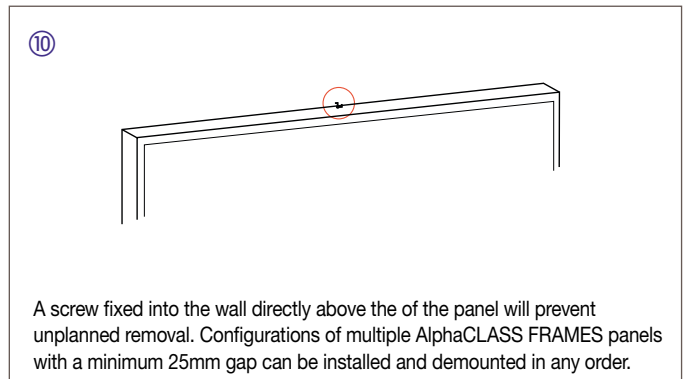

2 GROUPING INSTALLATION

Armstrong World Industries Ltd.
Building Products Division
Armstrong House, 38 Market Square,
Uxbridge UB8 1NG
Tel. 0800 371849 (UK) **FREEPHONE**
1800 409002 (ROI)
Fax 00 44 (0) 1895 274287
sales-support@armstrong.com
www.armstrongceilings.co.uk
www.armstrongceilings.ie
www.armstrongceilings.eu

Armstrong®
CEILING SOLUTIONS