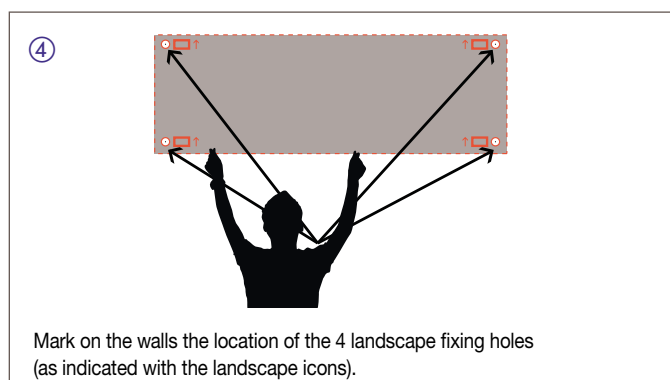

AlphaCLASS FRAMES

Installation Guide - Landscape installation

AlphaCLASS FRAMES can be installed in two ways:

1. 1 as an individual panel / as a series of individual panels with a minimum 25mm gap between adjacent panels; or
2. 2 as a series of panels installed adjacent to each other with no gap.

1 INDIVIDUAL PANEL INSTALLATION