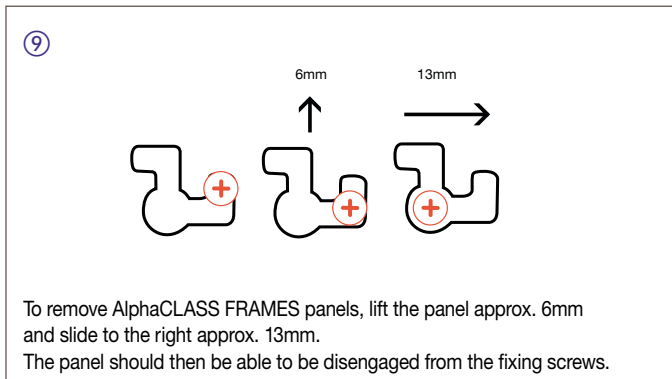

2 GROUPING INSTALLATION

Armstrong World Industries Ltd.
Building Products Division
Armstrong House, 38 Market Square,
Uxbridge UB8 1NG
Tel. 0800 371849 (UK) **FREEPHONE**
1800 409002 (ROI)
Fax 00 44 (0) 1895 274287
sales-support@armstrong.com
www.armstrongceilings.co.uk
www.armstrongceilings.ie
www.armstrongceilings.eu

Armstrong®
CEILING SOLUTIONS