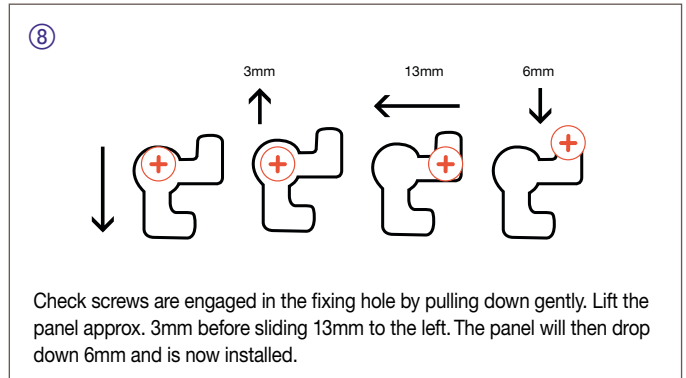

2 GROUPING INSTALLATION

Armstrong World Industries Ltd.
Building Products Division
Armstrong House, 38 Market Square,
Uxbridge UB8 1NG
Tel. 0800 371849 (UK) **FREEPHONE**
1800 409002 (ROI)
Fax 00 44 (0) 1895 274287
sales-support@armstrong.com
www.armstrongceilings.co.uk
www.armstrongceilings.ie
www.armstrongceilings.eu

Armstrong®
CEILING SOLUTIONS