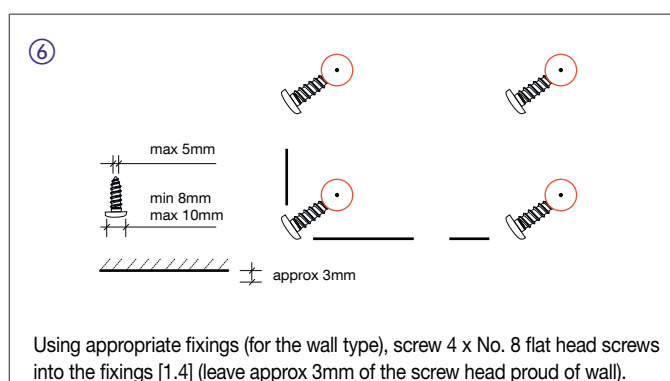

AlphaCLASS FRAMES

Installation Guide - Landscape installation

AlphaCLASS FRAMES can be installed in two ways:

1. 1 as an individual panel / as a series of individual panels with a minimum 25mm gap between adjacent panels; or
2. 2 as a series of panels installed adjacent to each other with no gap.

1 INDIVIDUAL PANEL INSTALLATION