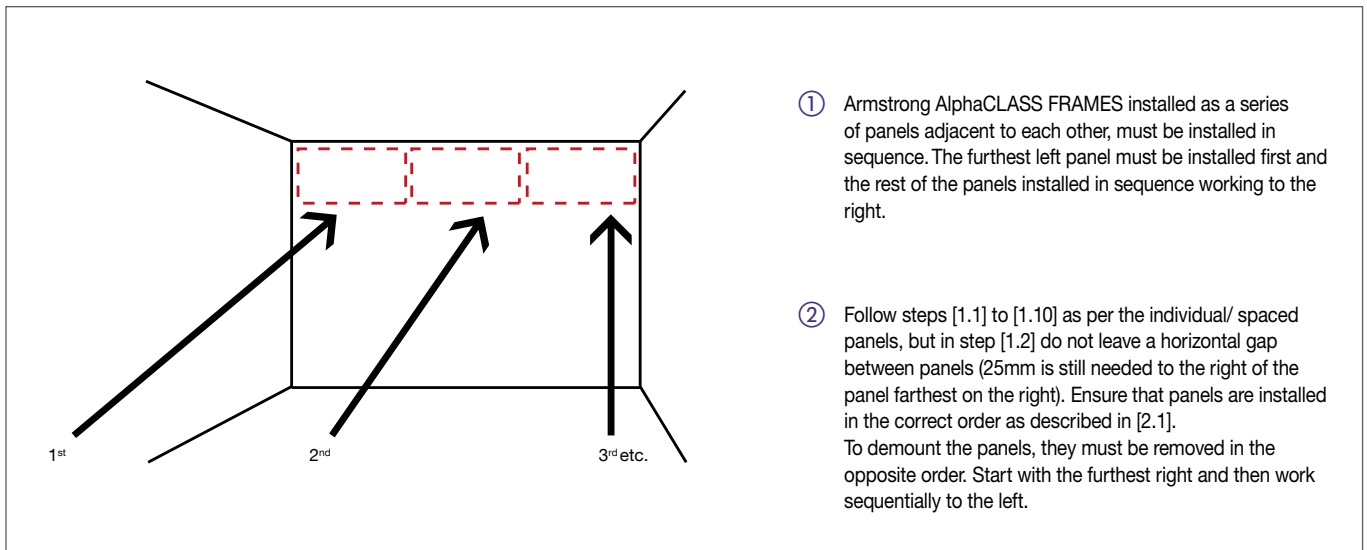

2 GROUPING INSTALLATION

Armstrong World Industries Ltd.
Building Products Division
Armstrong House, 38 Market Square,
Uxbridge UB8 1NG
Tel. 0800 371849 (UK) **FREEPHONE**
1800 409002 (ROI)
Fax 00 44 (0) 1895 274287
sales-support@armstrong.com
www.armstrongceilings.co.uk
www.armstrongceilings.ie
www.armstrongceilings.eu

Armstrong®
CEILING SOLUTIONS