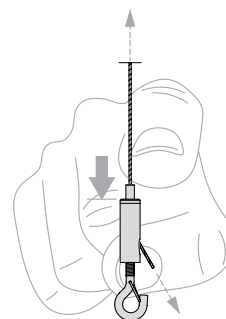

CS 4979
Items/kit

www.armstrongceilings.eu

Inspiring Great Spaces™

Armstrong
CEILING SOLUTIONS