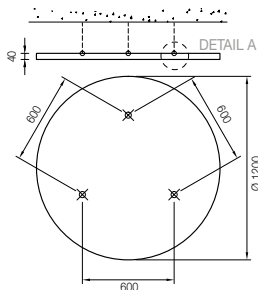

OPTIMA L CANOPY

Small Rectangle - 600 x 1200 mm

Large Rectangle - 1200 x 2400 mm

Medium Rectangle A - 900 x 1800 mm

Medium Rectangle B - 1200 x 1800 mm

Square - 1200 x 1200 mm

Small Circle - Ø 800 mm

Circle - Ø 1200 mm