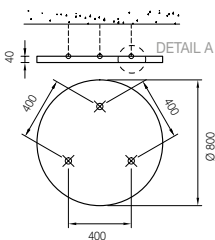

OPTIMA L CANOPY

Small Rectangle - 600 x 1200 mm

Large Rectangle - 1200 x 2400 mm

Medium Rectangle A - 900 x 1800 mm

Medium Rectangle B - 1200 x 1800 mm

Square - 1200 x 1200 mm

Small Circle - Ø 800 mm

Circle - Ø 1200 mm