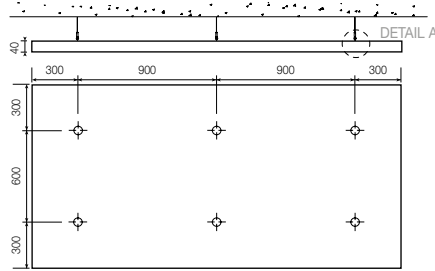

OPTIMA L CANOPY

Small Rectangle - 600 x 1200 mm

Large Rectangle - 1200 x 2400 mm

Medium Rectangle A - 900 x 1800 mm

Medium Rectangle B - 1200 x 1800 mm

Square - 1200 x 1200 mm

Small Circle - Ø 800 mm

Circle - Ø 1200 mm