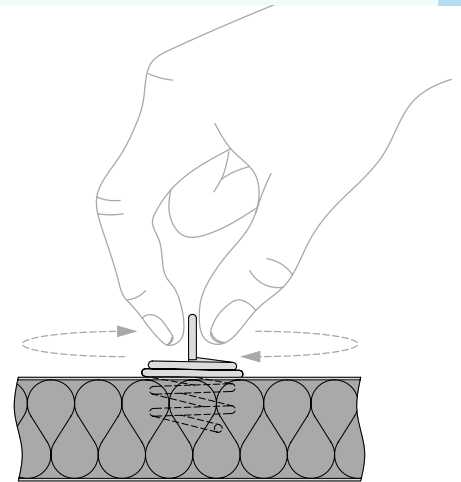

OPTIMA L CANOPY

Small Rectangle - 600 x 1200 mm

Large Rectangle - 1200 x 2400 mm

Medium Rectangle A - 900 x 1800 mm

Medium Rectangle B - 1200 x 1800 mm

Square - 1200 x 1200 mm

Small Circle - Ø 800 mm

Circle - Ø 1200 mm