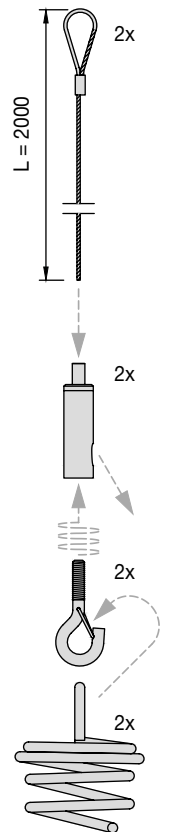

CS 4979
Items/kit

www.armstrongceilings.eu

Inspiring Great Spaces™

Armstrong
CEILING SOLUTIONS