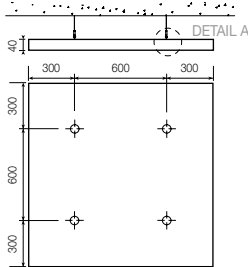

OPTIMA L CANOPY

Small Rectangle - 600 x 1200 mm

Large Rectangle - 1200 x 2400 mm

Medium Rectangle A - 900 x 1800 mm

Medium Rectangle B - 1200 x 1800 mm

Square - 1200 x 1200 mm

Small Circle - Ø 800 mm

Circle - Ø 1200 mm