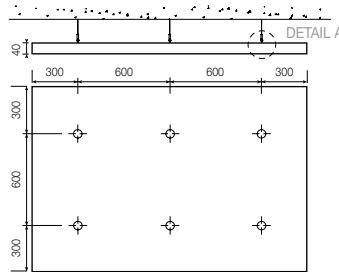

OPTIMA L CANOPY

Small Rectangle - 600 x 1200 mm

Large Rectangle - 1200 x 2400 mm

Medium Rectangle A - 900 x 1800 mm

Medium Rectangle B - 1200 x 1800 mm

Square - 1200 x 1200 mm

Small Circle - Ø 800 mm

Circle - Ø 1200 mm