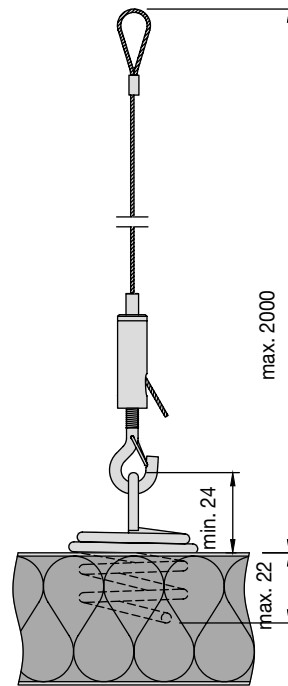

OPTIMA L CANOPY

Small Rectangle - 600 x 1200 mm

Medium Rectangle A - 900 x 1800 mm

DETAIL A

www.armstrongceilings.eu

Inspiring Great Spaces™

Armstrong
CEILING SOLUTIONS