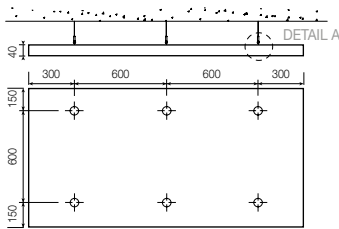

OPTIMA L CANOPY

Small Rectangle - 600 x 1200 mm

Large Rectangle - 1200 x 2400 mm

Medium Rectangle A - 900 x 1800 mm

Medium Rectangle B - 1200 x 1800 mm

Square - 1200 x 1200 mm

Small Circle - Ø 800 mm

Circle - Ø 1200 mm