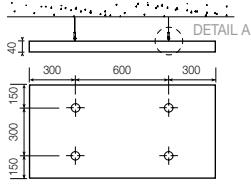

OPTIMA L CANOPY

Small Rectangle - 600 x 1200 mm

Large Rectangle - 1200 x 2400 mm

Medium Rectangle A - 900 x 1800 mm

Medium Rectangle B - 1200 x 1800 mm

Square - 1200 x 1200 mm

Small Circle - Ø 800 mm

Circle - Ø 1200 mm