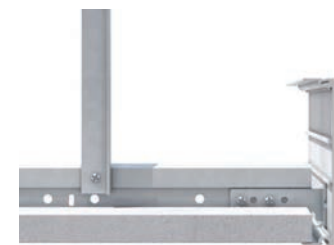

AXIOM PROFILES

Product Range

Item Nr.	Description	Dimensions length (mm) height (mm)	Content / Carton pcs lm	Weight / Carton kg	Cartons / Pallet
52 42 06 G⁽¹⁾	AXIOM Profiles 50 mm	3000 50	5 15.00	7.80	60
54 42 06 G⁽¹⁾	AXIOM Profiles 100 mm	3000 100	5 15.00	11.20	36
56 42 06 G⁽¹⁾	AXIOM Profiles 150 mm	3000 150	5 15.00	14.70	30
58 42 06 G⁽¹⁾	AXIOM Profiles 200 mm	3000 200	5 15.00	17.80	24
55 14 11 G⁽¹⁾	AXIOM Vector Profiles 112 mm	3000 112	5 15.00	12.20	15
T 3213 H⁽¹⁾	AXIOM Profiles plasterboard trim	3000 18,5	10 30.00	5.80	36

Accessories

Item Nr.	Description	Dimensions height (mm)	Content / Carton pcs	Weight / Carton kg
A 334 G⁽¹⁾	AXIOM Profiles corner post 50 mm	50	2	0.30
A 335 G⁽¹⁾	AXIOM Profiles corner post 100 mm	100	2	0.50
A 336 G⁽¹⁾	AXIOM Profiles corner post 150 mm	150	2	0.70
A 337 G⁽¹⁾	AXIOM Profiles corner post 200 mm	200	2	0.90
A 345 G⁽¹⁾	AXIOM Vector corner post 112 mm	112	2	0.60
A 340 H	AXIOM Universal corner clip	-	100	2.10
A 338 H	AXIOM Universal splice plate	-	100	2.10
A 339 J	AXIOM Universal T bar connector clip	-	100	2.10
A 344 H	AXIOM Universal hanging clip	-	100	2.10
A 7935	AXIOM Universal Hold down clip for cut metal tiles	-	100	0.80

AXIOM CANOPIES

AXIOM C Canopy
AXIOM C Canopy SL2 Planks

AXIOM KE Canopy

AXIOM Circles Canopy

AXIOM Curves Canopy

AXIOM L Canopy

All AXIOM canopy kits, complete with ready to assemble components, are available as standard in up to 10 sizes. Contact the Armstrong Technical Sales team for information on alternative sizes, shapes or colours.

- ➔ TRIMS
- ➔ BLIND BOXES
- ➔ TRANSITIONS
- ➔ PROFILES
- ➔ CANOPIES

AXIOM OVERVIEW

Armstrong
CEILING SOLUTIONS

www.armstrongceilings.eu

Armstrong
CEILING SOLUTIONS