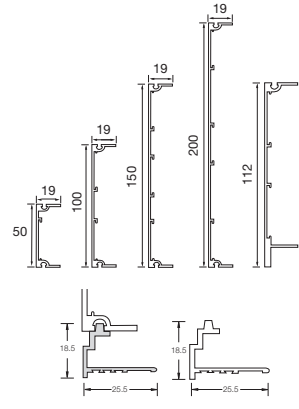

Product Range

Item Nr.	Description	Dimensions length (mm) height (mm)	Content / Carton pcs lm	Weight / Carton kg	Cartons / Pallet
52 42 06 G⁽¹⁾	AXIOM Profiles 50 mm	3000 50	5 15.00	7.80	60
54 42 06 G⁽¹⁾	AXIOM Profiles 100 mm	3000 100	5 15.00	11.20	36
56 42 06 G⁽¹⁾	AXIOM Profiles 150 mm	3000 150	5 15.00	14.70	30
58 42 06 G⁽¹⁾	AXIOM Profiles 200 mm	3000 200	5 15.00	17.80	24
55 14 11 G⁽¹⁾	AXIOM Vector Profiles 112 mm	3000 112	5 15.00	12.20	15
T 3213 H⁽¹⁾	AXIOM Profiles plasterboard trim	3000 18,5	10 30.00	5.80	36

Accessories

Item Nr.	Description	Dimensions height (mm)	Content / Carton pcs	Weight / Carton kg
A 334 G⁽¹⁾	AXIOM Profiles corner post 50 mm	50	2	0.30
A 335 G⁽¹⁾	AXIOM Profiles corner post 100 mm	100	2	0.50
A 336 G⁽¹⁾	AXIOM Profiles corner post 150 mm	150	2	0.70
A 337 G⁽¹⁾	AXIOM Profiles corner post 200 mm	200	2	0.90
A 345 G⁽¹⁾	AXIOM Vector corner post 112 mm	112	2	0.60
A 340 H	AXIOM Universal corner clip	-	100	2.10
A 338 H	AXIOM Universal splice plate	-	100	2.10
A 339 J	AXIOM Universal T bar connector clip	-	100	2.10
A 344 H	AXIOM Universal hanging clip	-	100	2.10
A 7935	AXIOM Universal Hold down clip for cut metal tiles	-	100	0.80