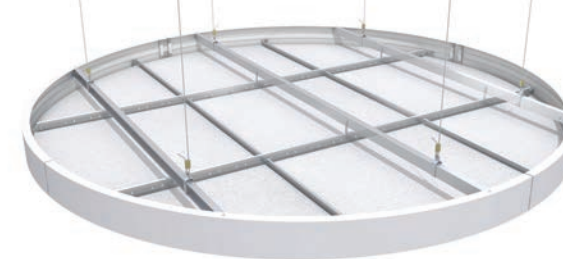

AXIOM Circles Canopy