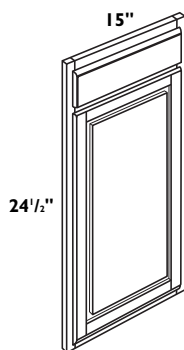

SAMPLES

**DOOR SAMPLE**

- 10" w x 15-5/8" h

SAMPLEDOOR

**DOOR SAMPLE CARRYING CASE**

- Carrying case for SAMPLEDOOR above
- Does not include doors
- Holds six doors per sample case

SAMPLECASE

**VANITY CABINET SAMPLE FRONT**

- Specify L or R door hinging
- Not available in Arched panel-in-frame door styles
- Shipped without finish blocks and cabinet back panel behind door

SVF15 L or R

**WALL CABINET SAMPLE FRONT**

- Specify L or R door hinging
- Available only in Arched panel-in-frame door styles
- Shipped without finish blocks and cabinet back panel behind door