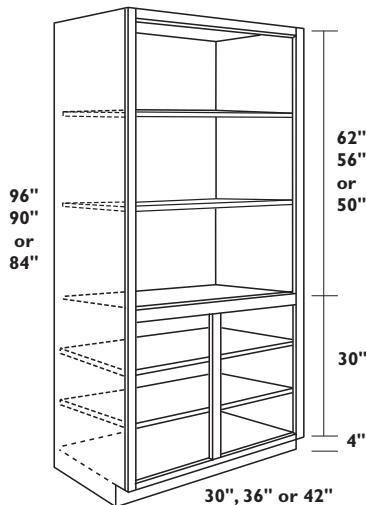

96", 90" or 84" HIGH BUTT DOOR ENTERTAINMENT CABINETS (12", 18" and 24" DEEP)

- Two butt doors on lower section with 2 hinges each
- Four 5/8" adjustable shelves
- Available in Oak, Maple or Cherry Veneer Plywood finished interior and exterior only
- Available in Allwood construction only
- Not available in Premier construction or white laminate construction
- Not available in Laminate or Thermofoil door styles

EC2412 L or R (12" depth)
EC2412x90 L or R (12" depth)
EC2412x96 L or R (12" depth)

EC2418 L or R (18" depth)
EC2418x90 L or R (18" depth)
EC2418x96 L or R (18" depth)

EC2424 L or R (24" depth)
EC2424x90 L or R (24" depth)
EC2424x96 L or R (24" depth)

12", 18" or 24"

96", 90" or 84" HIGH DOUBLE DOOR ENTERTAINMENT CABINETS (12", 18" and 24" DEEP)

- Two doors on lower section with 2 hinges each
- Four 5/8" adjustable shelves
- Available in Oak, Maple or Cherry Veneer Plywood finished interior and exterior only
- Available in Allwood construction only
- Not available in Premier construction or white laminate construction
- Not available in Laminate or Thermofoil door styles

ECSH1812 (16-5/16" wide x 10-7/8" deep)
 ECSH1818 (16-5/16" wide x 16-7/8" deep)
 ECSH1824 (16-5/16" wide x 22-7/8" deep)

ECSH2412 (22-5/16" wide x 10-7/8" deep)
 ECSH2418 (22-5/16" wide x 16-7/8" deep)
 ECSH2424 (22-5/16" wide x 22-7/8" deep)