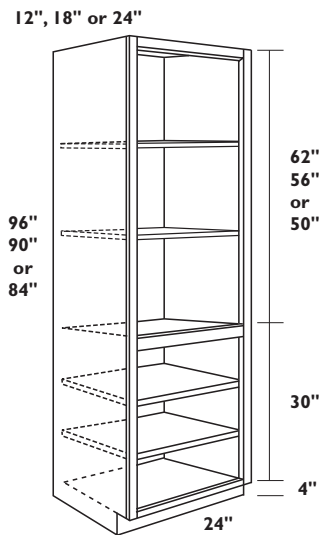

96", 90" or 84" HIGH SINGLE DOOR ENTERTAINMENT CABINETS (12", 18" and 24" DEEP)

- One door on lower section with 2 hinges
- Four 5/8" adjustable shelves
- Available in Oak, Maple or Cherry Veneer Plywood finished interior and exterior only
- Available in Allwood construction only
- Not available in Premier construction or white laminate construction
- Not available in Laminate or Thermofoil door styles

EC1812 L or R (12" depth)
EC1812x90 L or R (12" depth)
EC1812x96 L or R (12" depth)

EC1818 L or R (18" depth)
EC1818x90 L or R (18" depth)
EC1818x96 L or R (18" depth)

EC1824 L or R (24" depth)
EC1824x90 L or R (24" depth)
EC1824x96 L or R (24" depth)

96", 90" or 84" HIGH BUTT DOOR ENTERTAINMENT CABINETS (12", 18" and 24" DEEP)

- Two butt doors on lower section with 2 hinges each
- Four 5/8" adjustable shelves
- Available in Oak, Maple or Cherry Veneer Plywood finished interior and exterior only
- Available in Allwood construction only
- Not available in Premier construction or white laminate construction
- Not available in Laminate or Thermofoil door styles

ECSH1812 (16-5/16" wide x 10-7/8" deep)
 ECSH1818 (16-5/16" wide x 16-7/8" deep)
 ECSH1824 (16-5/16" wide x 22-7/8" deep)

ECSH2412 (22-5/16" wide x 10-7/8" deep)
 ECSH2418 (22-5/16" wide x 16-7/8" deep)
 ECSH2424 (22-5/16" wide x 22-7/8" deep)