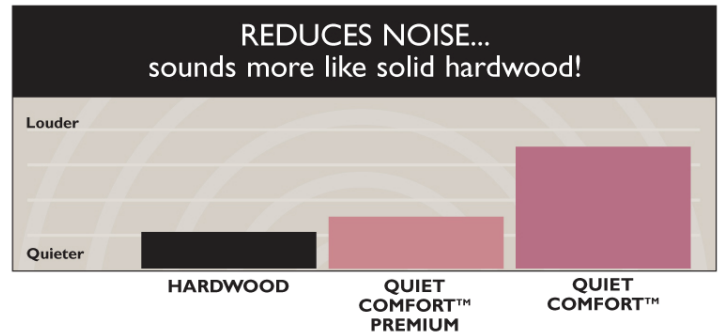

QUIET COMFORT™ UNDERLAYMENTS

Recommended for use under all Armstrong and Bruce floating floor installations.

QUIET COMFORT PREMIUM REDUCES NOISE...sounds more like solid hardwood!

	QUIET COMFORT™ PREMIUM	QUIET COMFORT™
Superior Noise Reduction	✓✓✓	✓✓
Added Comfort Underfoot	✓✓✓	✓
Pre-applied Tape	✓	✓

Quiet Comfort PREMIUM (S-1836)

- 45" wide advanced high-density cross-linked polyethylene foam – superior noise reduction
- 0.003" polyethylene moisture barrier film
- 3" lip with pre-applied adhesive strip makes installation quick and easy
- average thickness of 0.075"
- Offered in Standard and Jumbo roll sizes:
  - 100 square foot standard roll
    - packaged 12 per carton
    - carton weight is 54 lbs
  - 1,500 square foot jumbo roll
    - roll weight is 66 lbs
- Up to 30 year limited warranty

Quiet Comfort (S-1837)

- 48" wide closed cell polyethylene foam
- 0.003" polyethylene moisture barrier film
- 3" lip with pre-applied adhesive strip
- Standard and Jumbo rolls available

Underlayment Demo Board

- ✓ It interactively demonstrates the similarity in sound between laminate and hardwood, when installed with Quiet Comfort Premium.
- ✓ Fits all 18" x 18" sample trays.
- ✓ Available through Armstrong's Sample Order Group: item #FP731LS1836.

Over for additional information